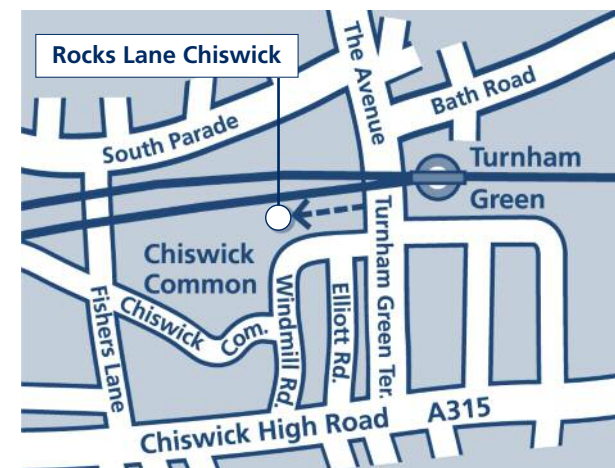

chiswick@rockslane.co.uk

HOW TO FIND US

60 Chiswick Common Road, London W4 1RZ.

By bus from Hammersmith: 190, 267 (travelling in the direction of Chiswick & Ealing)

By train to Turnham Green tube station.