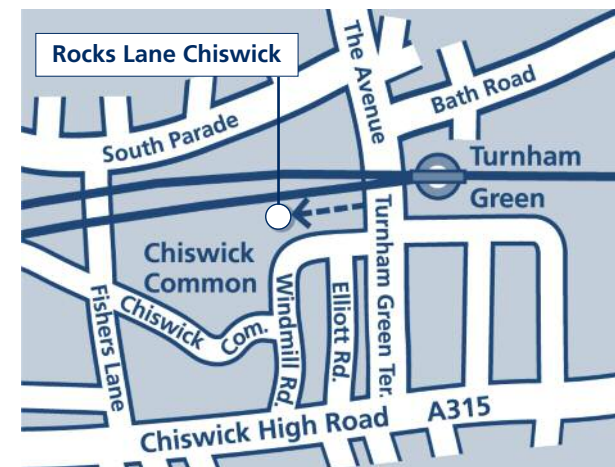

60 Chiswick Common Road, London W4 1RZ.

By bus from Hammersmith: 190, 267 (travelling in the direction of Chiswick & Ealing)

By train to Turnham Green tube station.

By car pay and display parking on adjacent roads.